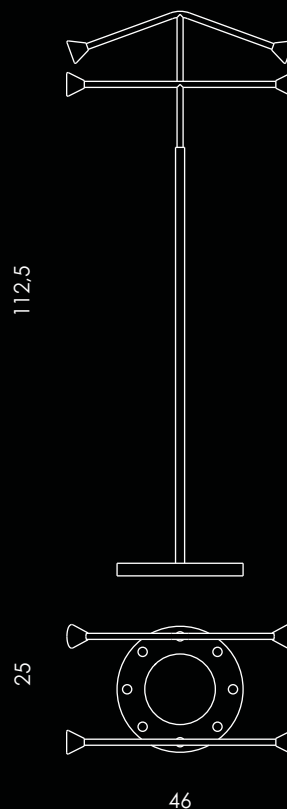

The images are purely illustrative; forms and colors can differ sensitively from the originals on account of the photographic shot or the printing system.

Copyright © INSILVIS, 2011 - INSILVIS Communication

INSILVIS

www.insilvis.com

SIGN OF ORIENT AND OCCIDENT | I - GB 2011